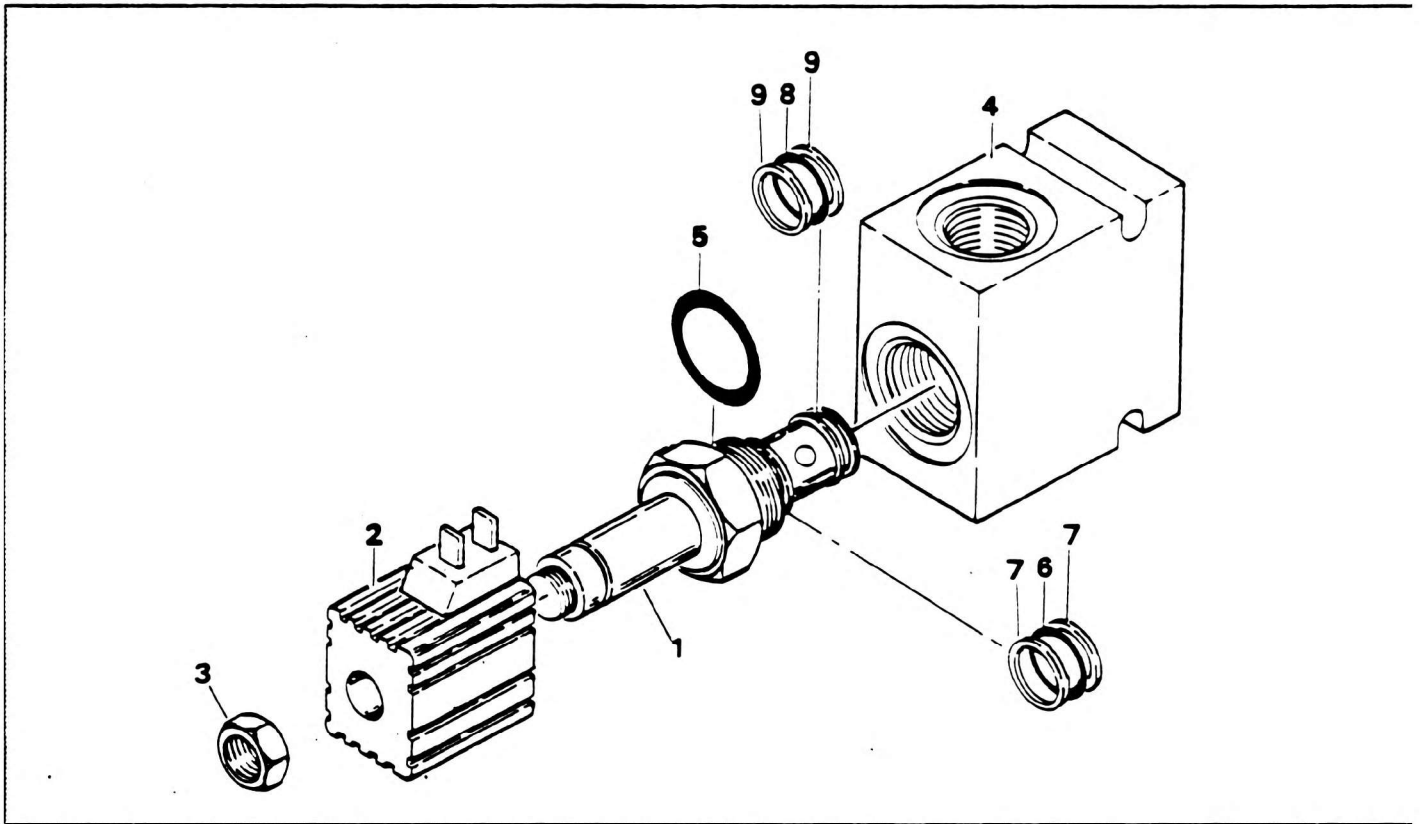

VALVE ASSEMBLY - SOLENOID

GROVE

NO.	PART NO.	QTY	DESCRIPTION	NO.	PART NO.	QTY	DESCRIPTION
	7-926-001909		COMPLETE ASSY				
	* 9-926-105205		REPAIR KIT				
1	9-926-104808	1	VALVE ASSY - CARTRIDGE				
2	9-926-105564	1	COIL				
3	9-926-104116	1	NUT				
4	NOT SERVICED	1	BODY				
5	* 9-926-105248	1	GASKET				
6	* 9-926-105247	1	O-RING				
7	* 9-926-105240	2	RING, BACK-UP				
8	* 9-926-105246	1	O-RING				
9	* 9-926-105242	2	RING, BACK-UP				